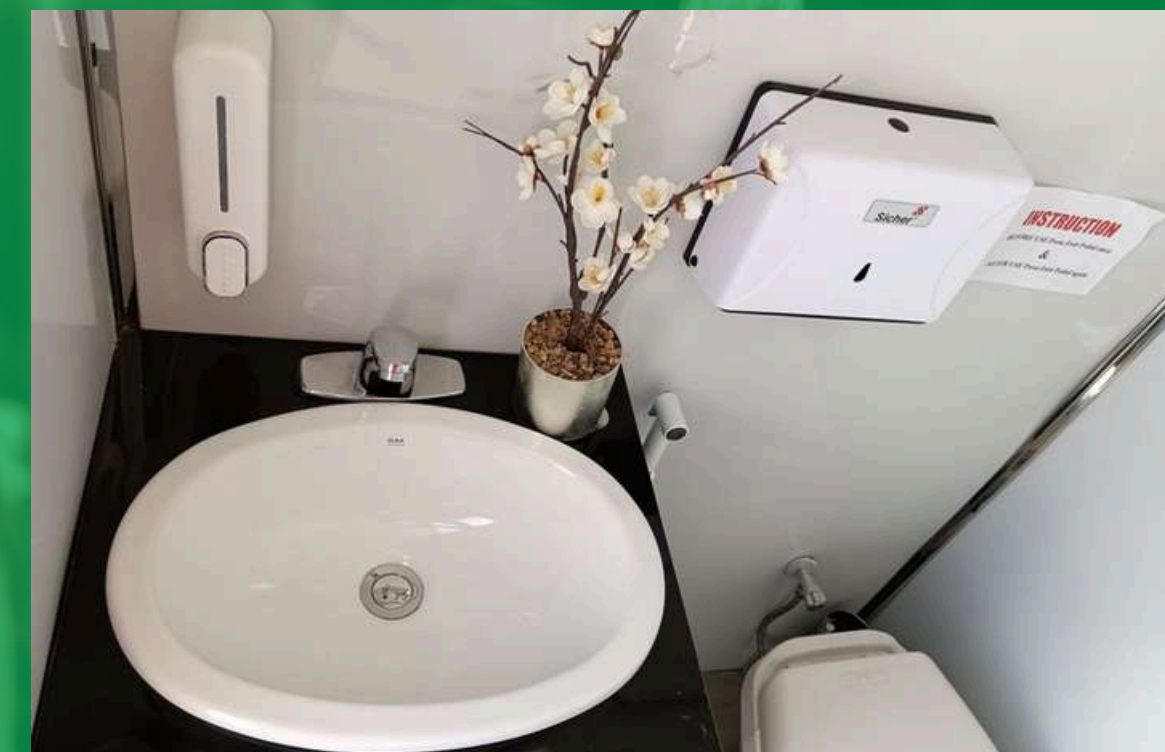

Kazema Rental Smart. Clean. Accessible – Anywhere in UAE