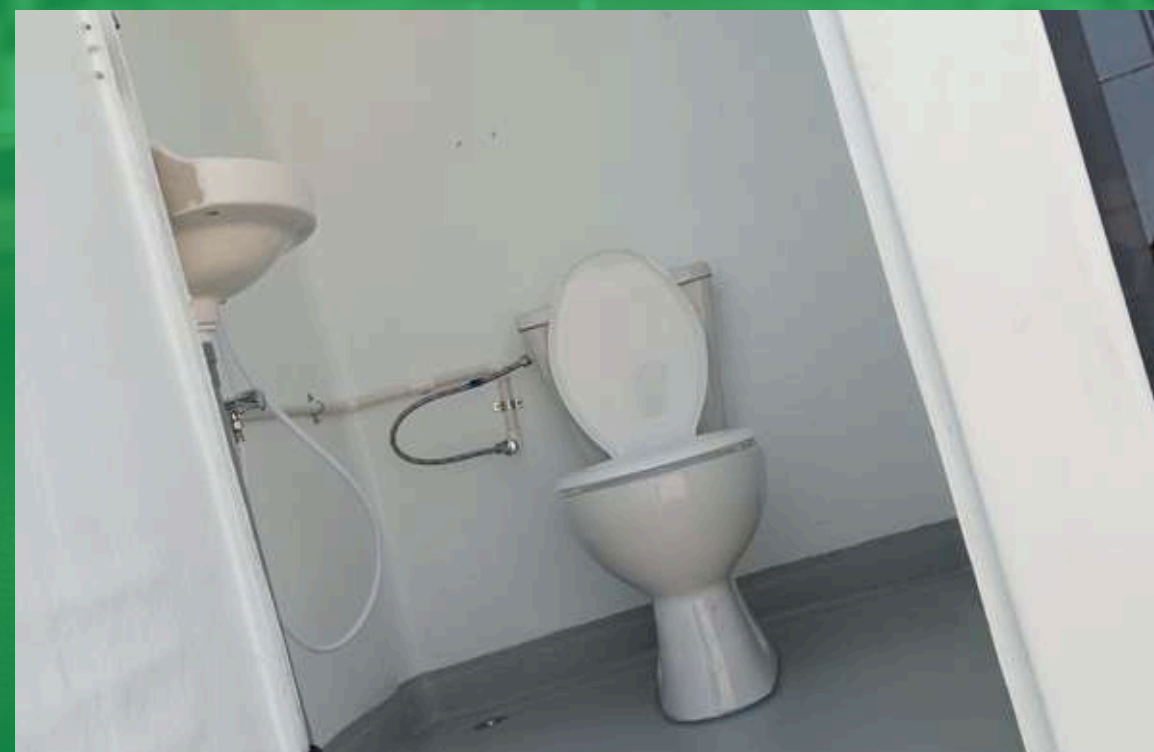

Kazema Rental Smart. Clean. Accessible – Anywhere in UAE